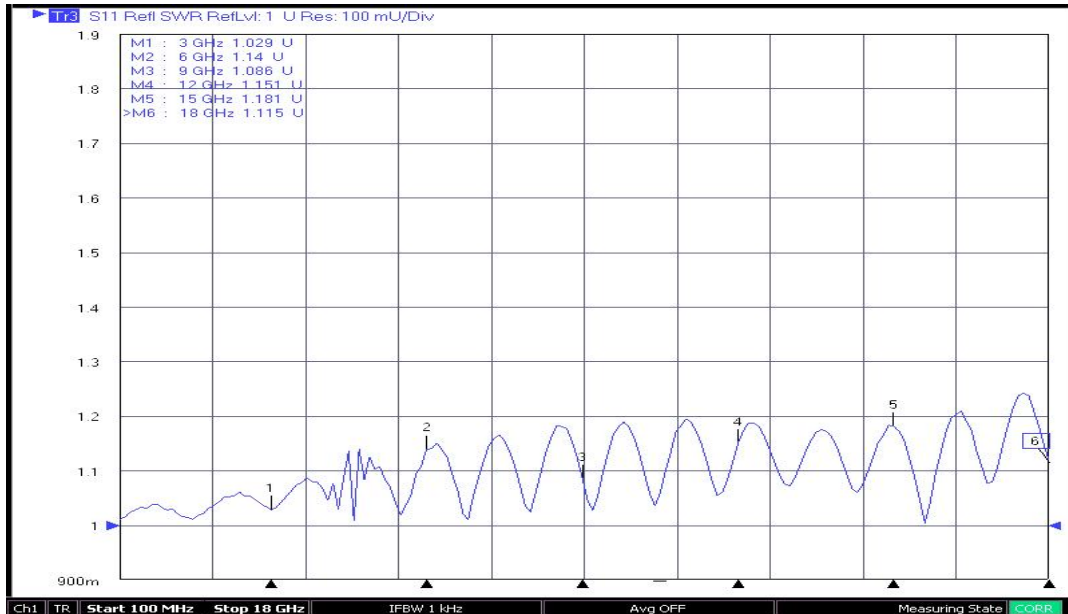

Patent :

Frequency : 0 – 18.0GHz

Copyright LYS

S11_VSWR

S21_Insertion Loss

S11_Return Loss