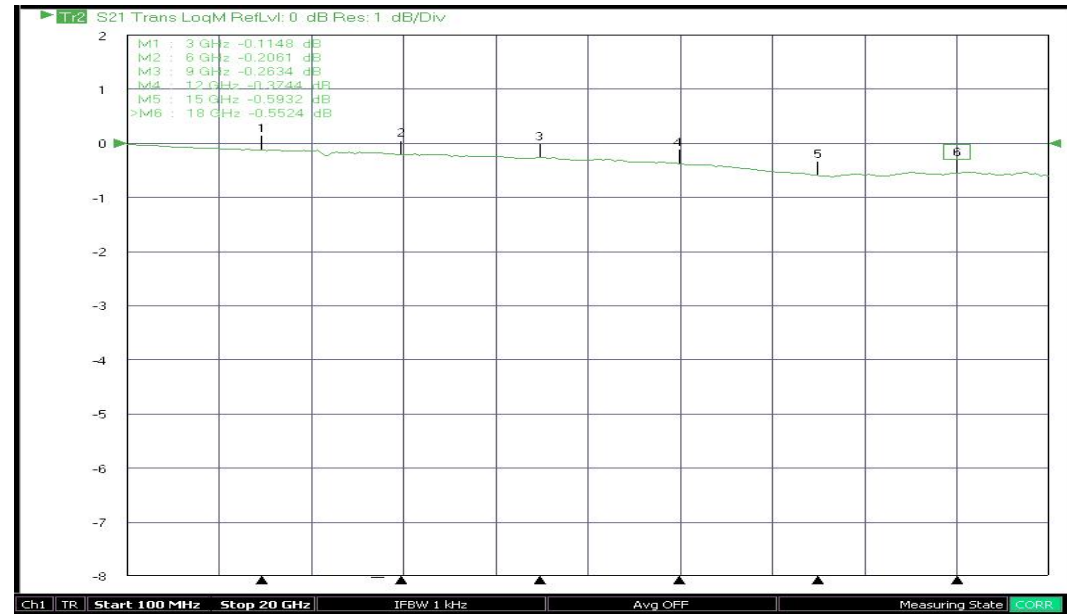

Patent :

Frequency : 0 – 18.0GHz

Copyright LYS

S11_VSWR

S21_Insertion Loss

S11_Return Loss