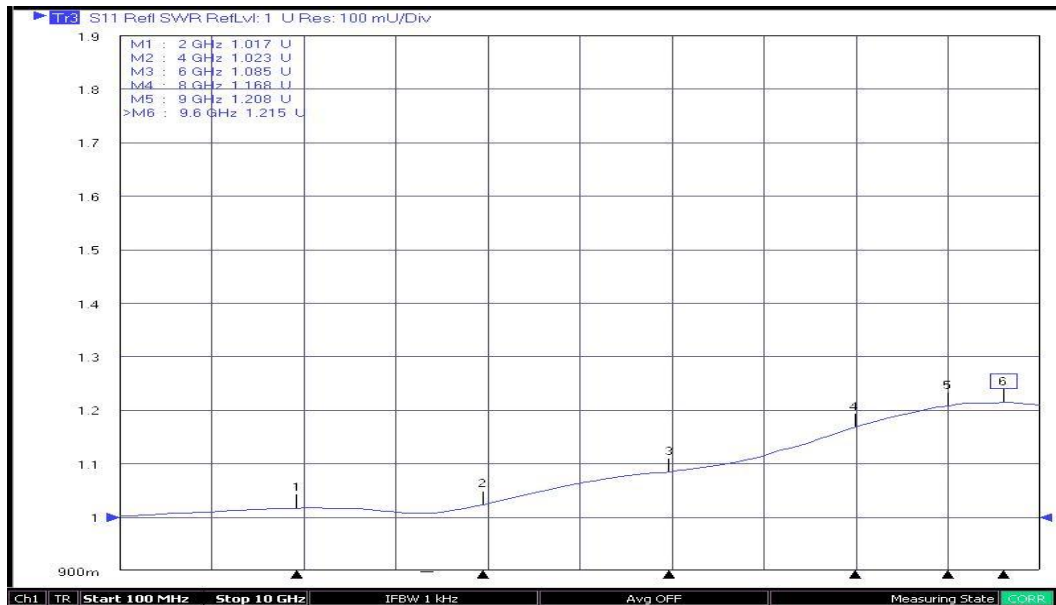

Patent : C-Ring

Frequency : 0 – 10.0GHz / VSWR : 1.4 Max.

Note : IPEX 端對接較鬆

S21_Insertion Loss

S11_VSWR

S11_Return Loss