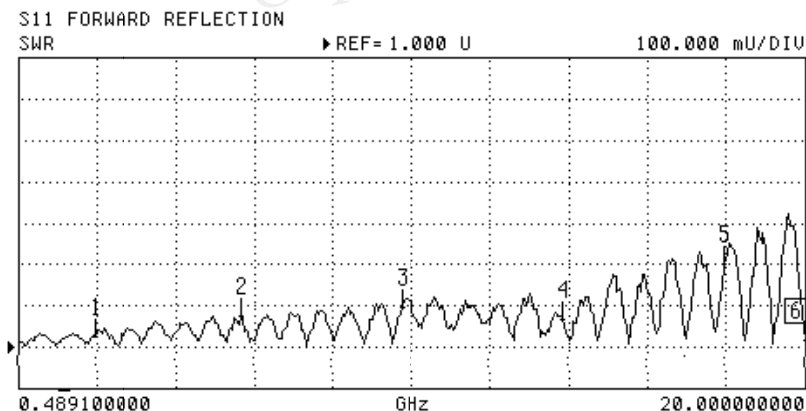

SPEC. : SMA (F) Straight TO SMA(F) Straight

Cable : Semi-flex RG402

Length : 15cm

Copyright LYS

CH 3 - S11
0.0000 mm REF
0.000 dB OFFSET
0.00° OFFSET

▶ MARKER 6
20.000000000 GHz
1.015 U

MARKER TO MAX
MARKER TO MIN

TEL : 06-253-8122 FAX : 06-253-7252

測試報告

分類/Class. : SMA934-141

Date : 2008/05/31

規格/SPEC. : SMA (F) Straight TO SMA(F) Straight

線材/Cable : Semi-flex RG402

長度/Length : 15cm

Copyright LYS