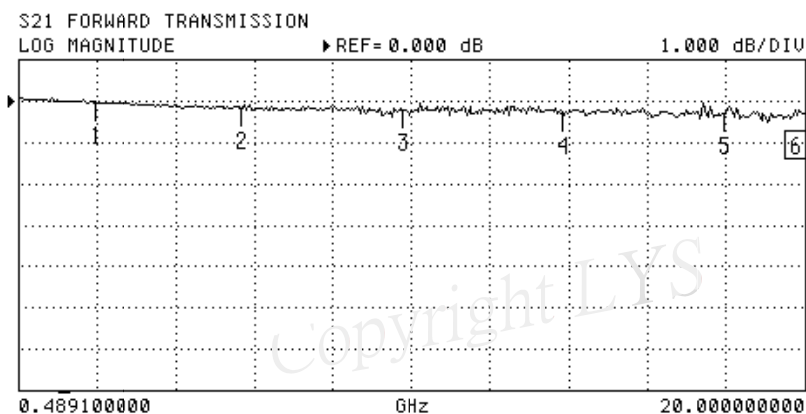

SPEC. : SMA (F) Straight TO SMA(F) Straight

Cable : Semi-flex RG402

Length : 15cm

Copyright LYS

CH 3 - S11
0.0000 mm REF
0.000 dB OFFSET
0.00° OFFSET

▶ MARKER 6
20.000000000 GHz
1.015 U

MARKER TO MAX
MARKER TO MIN

TEL : 06-253-8122 FAX : 06-253-7252

測試報告

分類/Class. : SMA934-141

Date : 2008/05/31

規格/SPEC. : SMA (F) Straight TO SMA(F) Straight

線材/Cable : Semi-flex RG402

長度/Length : 15cm

Copyright LYS

CH 3 - S11
0.0000 mm REF
0.000 dB OFFSET
0.00° OFFSET

▶ MARKER 6
20.000000000 GHz
1.015 U

MARKER TO MAX
MARKER TO MIN

1 2.400000000 GHz
1.025 U

2 6.000000000 GHz
1.073 U

3 10.000000000 GHz
1.094 U

4 14.000000000 GHz
1.067 U