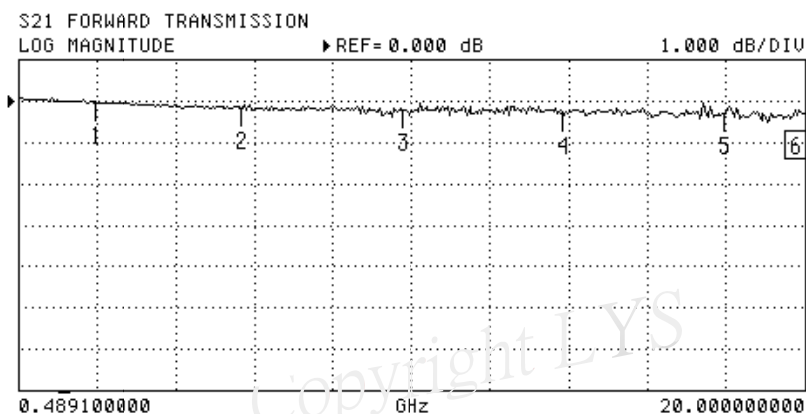

SPEC. : SMA (F) Straight TO SMA(F) Straight

Cable : Semi-flex RG402

Length : 15cm

Copyright LYS

CH 3 - S11
0.0000 mm REF
0.000 dB OFFSET
0.00° OFFSET

▶ MARKER 6
20.000000000 GHz
1.015 U

MARKER TO MAX
MARKER TO MIN

TEL : 06-253-8122 FAX : 06-253-7252

測試報告

分類/Class. : SMA934-141

Date : 2008/05/31

規格/SPEC. : SMA (F) Straight TO SMA(F) Straight

線材/Cable : Semi-flex RG402

長度/Length : 15cm

Copyright LYS

CH 3 - S11
0.0000 mm REF
0.000 dB OFFSET
0.00° OFFSET

▶ MARKER 6
20.000000000 GHz
1.015 U

MARKER TO MAX
MARKER TO MIN

1 2.400000000 GHz
1.025 U

2 6.000000000 GHz
1.073 U

3 10.000000000 GHz
1.094 U

4 14.000000000 GHz
1.067 U