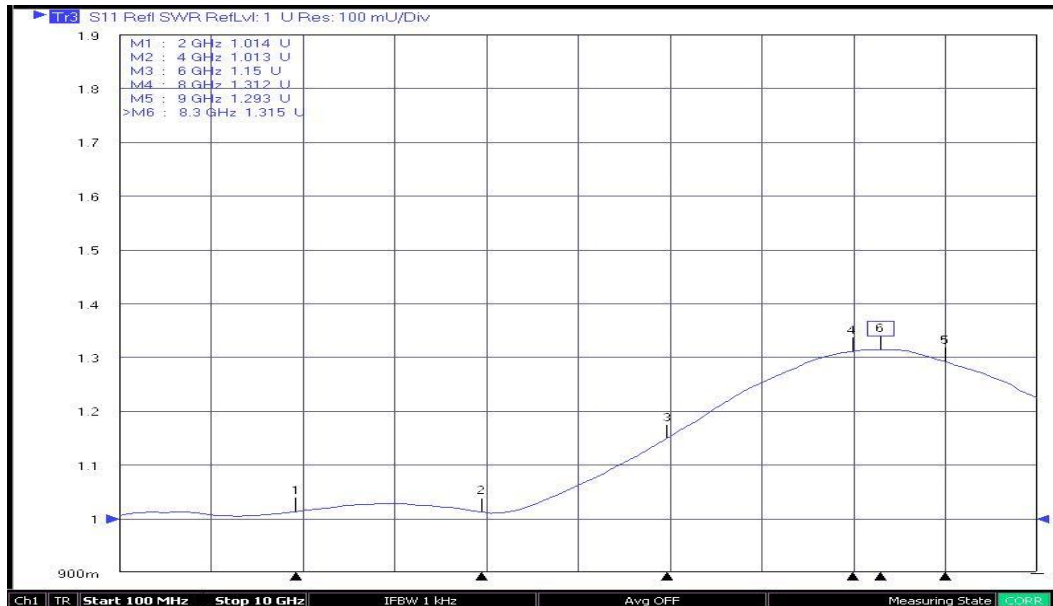

立字盛工業股份有限公司
LIH YEU SHENG Industries Co., LTD.
71042 台南市永康區和平東路 160 號
TEL : 06-253-8122 FAX : 06-253-7252
Web: www.lihyeu.com.tw

測試報告

Class. : SMA80M1

Date : 2020/04/28

SPEC. : RP-SMA Female BH To IPEXI&II/ UFL Female Adaptor

Frequency : 0 – 10.0GHz / VSWR : 1.4 Max.

Note :

S21_Insertion Loss

S11_VSWR

S11_Return Loss