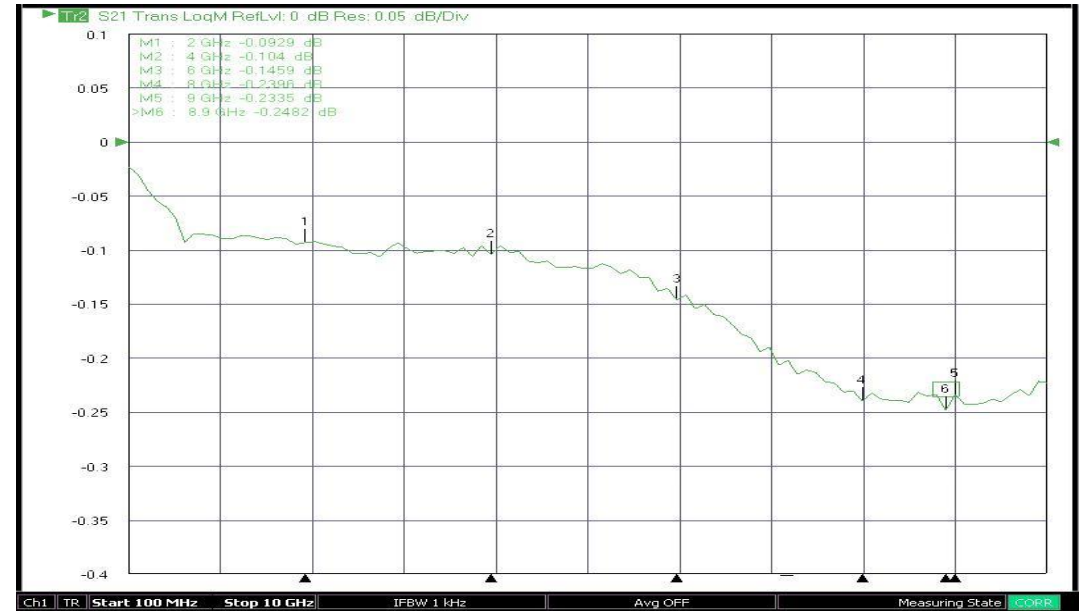

## 測試報告

Class. : SMA80M1

Date : 2020/04/28

SPEC. : RP-SMA Female BH To IPEXI&II/ UFL Female Adaptor

Frequency : 0 – 10.0GHz / VSWR : 1.4 Max.

Note :

## S21\_Insertion Loss