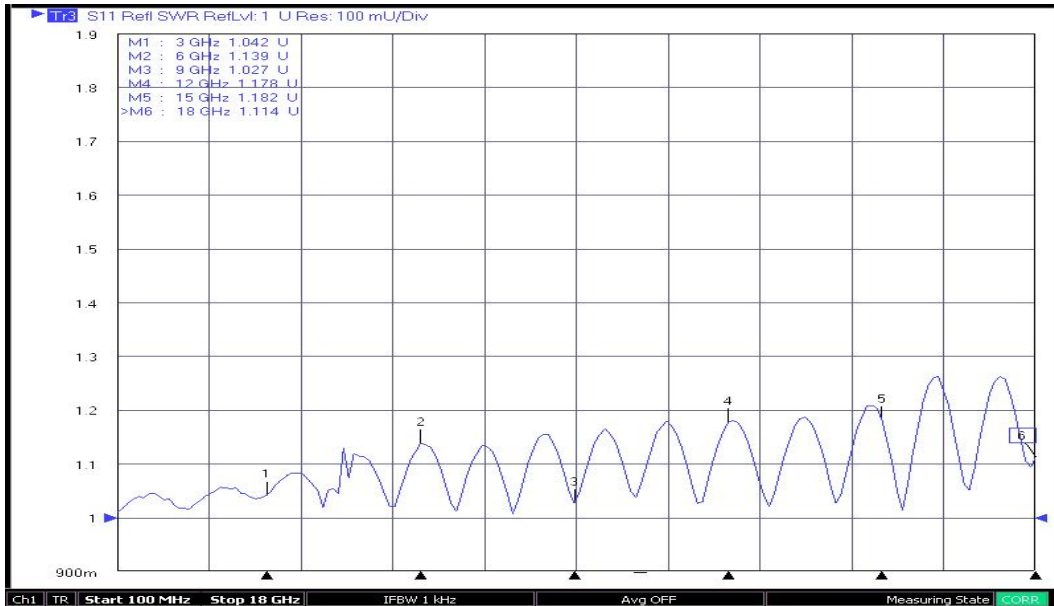

Patent :

Frequency : 0 – 18.0GHz

Copyright LYS

S11_VSWR

S21_Insertion Loss

S11_Return Loss