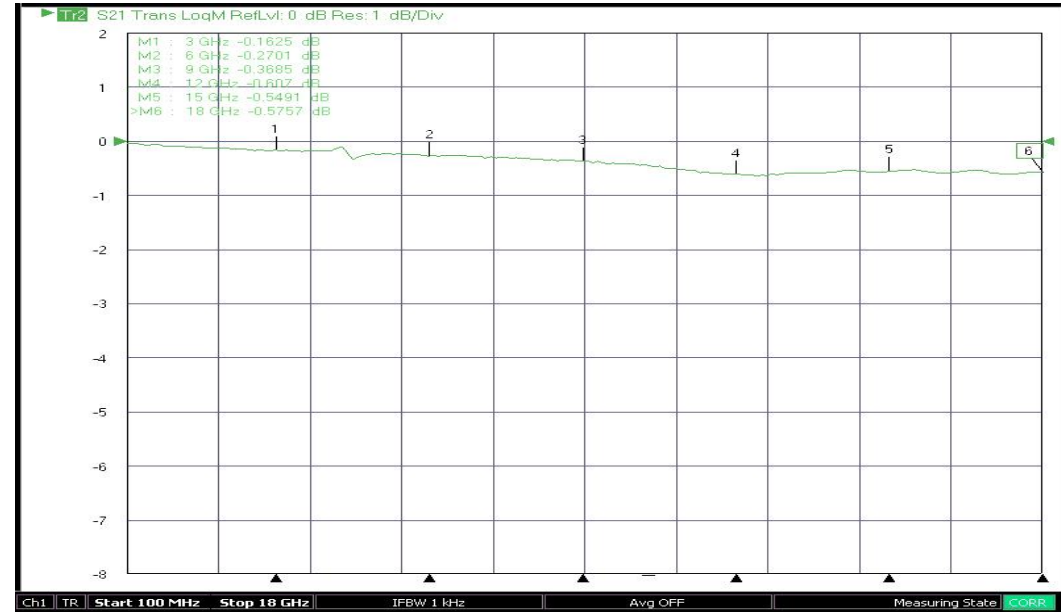

Patent :

Frequency : 0 – 18.0GHz

Copyright LYS

S11_VSWR

S21_Insertion Loss

S11_Return Loss