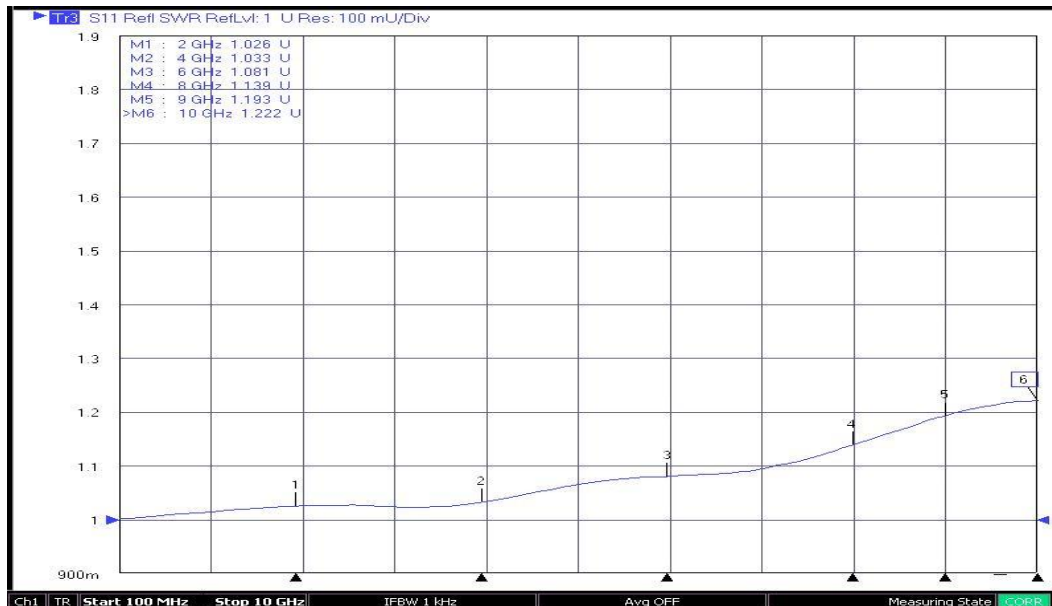

Patent : C-Ring

Frequency : 0 – 10.0GHz / VSWR : 1.4 Max.

Note : IPEX 端對接較緊

S21_Insertion Loss

S11_VSWR

S11_Return Loss