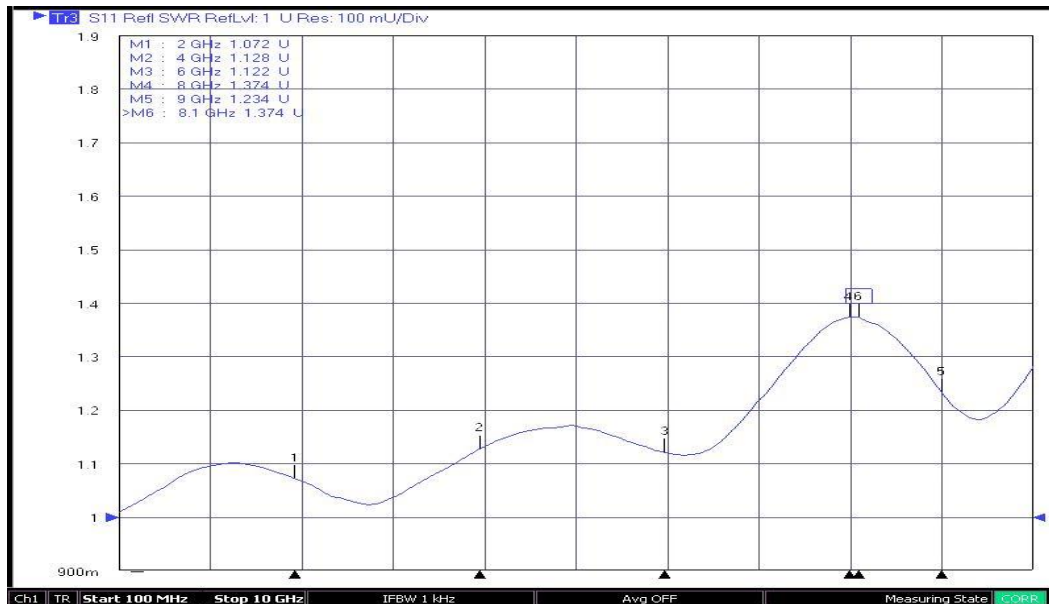

Patent : Air Insulator

Frequency : 0 – 10.0GHz / VSWR : 1.45 Max.

Note : The value of S21 is just for reference only, because it is still included the loss of the test cable.

S21_Insertion Loss

S11_VSWR

S11_Return Loss