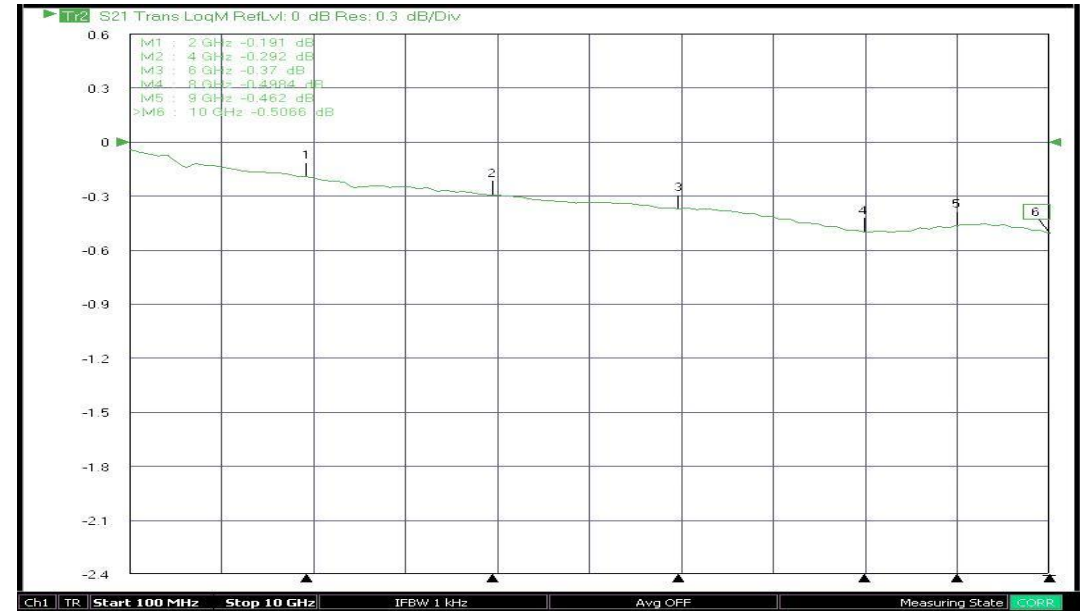

立字盛工業股份有限公司
 LIH YEU SHENG Industries Co., LTD.
 71042 台南市永康區和平東路 160 號
 TEL : 06-253-8122 FAX : 06-253-7252
 Web: www.lihyeu.com.tw

測試報告

Class : SMA90M(Ni)(B 版) Date : 2020/04/28

SPEC : SMA Female To IPEX 4/ MHF 4 Female Adaptor

Patent : Air Insulator

Frequency : 0 – 10.0GHz / VSWR : 1.45 Max.

Note : The value of S21 is just for reference only, because it is still included the loss of the test cable.

S21_Insertion Loss

S11_VSWR

S11_Return Loss