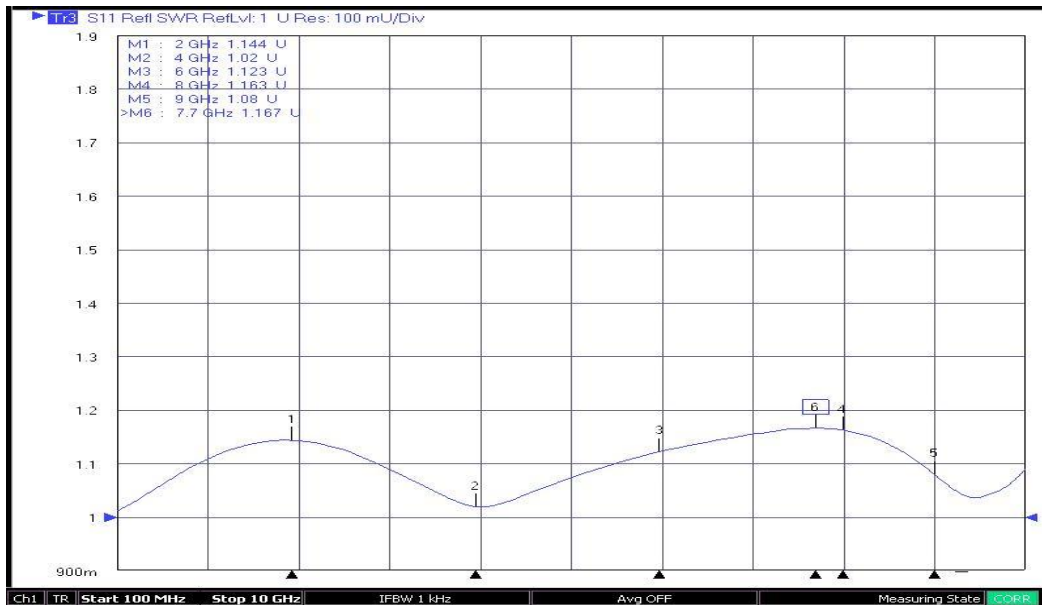

## 測試報告

Class. : SMA40M-4 Date : 2020/04/28

SPEC. : SMA Male To IPEX 4/ MHF 4 Straight Adaptor

Patent : C-Ring

Frequency : 0 – 10.0GHz / VSWR : 1.4 Max.

Note : The value of S21 is just for reference only, because it is still included the loss of the test cable.

### S21\_Insertion Loss