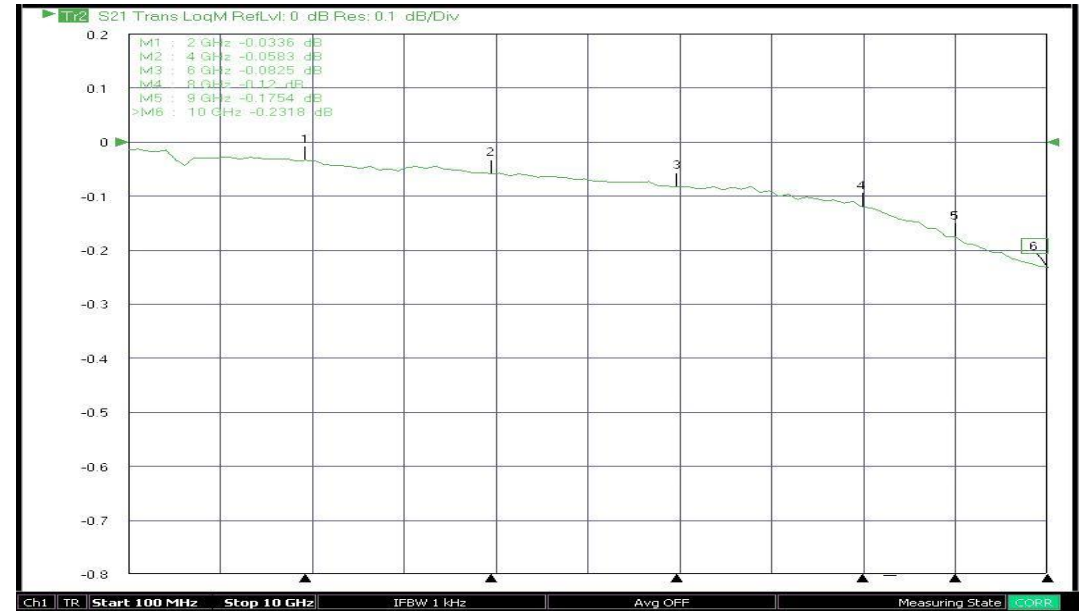

## 測試報告

Class. : SMA80M

Date : 2020/04/28

SPEC. : SMA Female BH To IPEXI&II/ UFL Female Adaptor

Frequency : 0 – 10.0GHz / VSWR : 1.4 Max.

Note :

### S21\_Insertion Loss