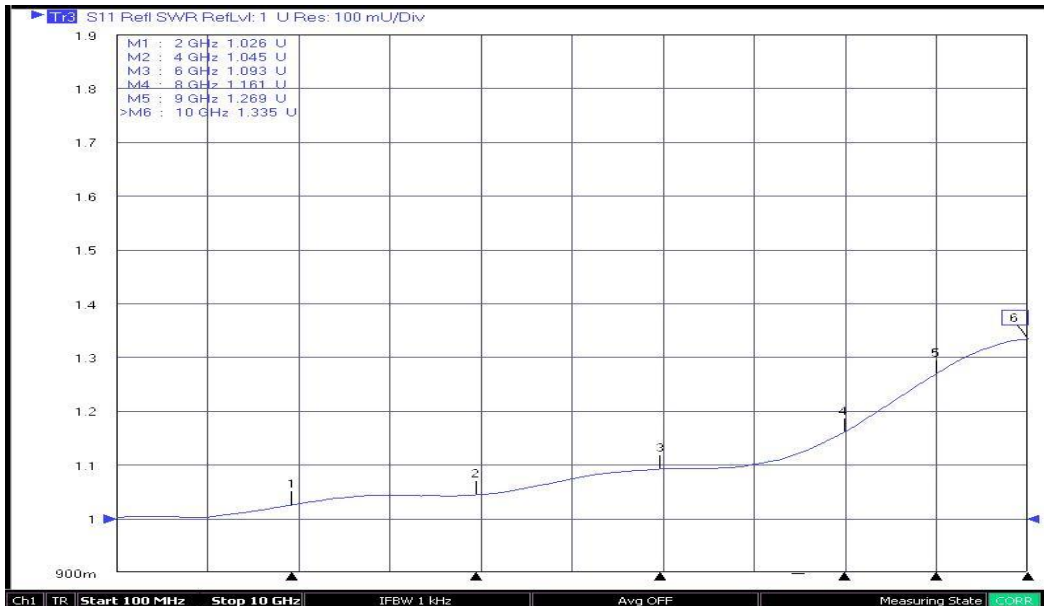

## 測試報告

Class. : SMA80M

Date : 2020/04/28

SPEC. : SMA Female BH To IPEXI&II/ UFL Female Adaptor

Frequency : 0 – 10.0GHz / VSWR : 1.4 Max.

Note :

### S21\_Insertion Loss